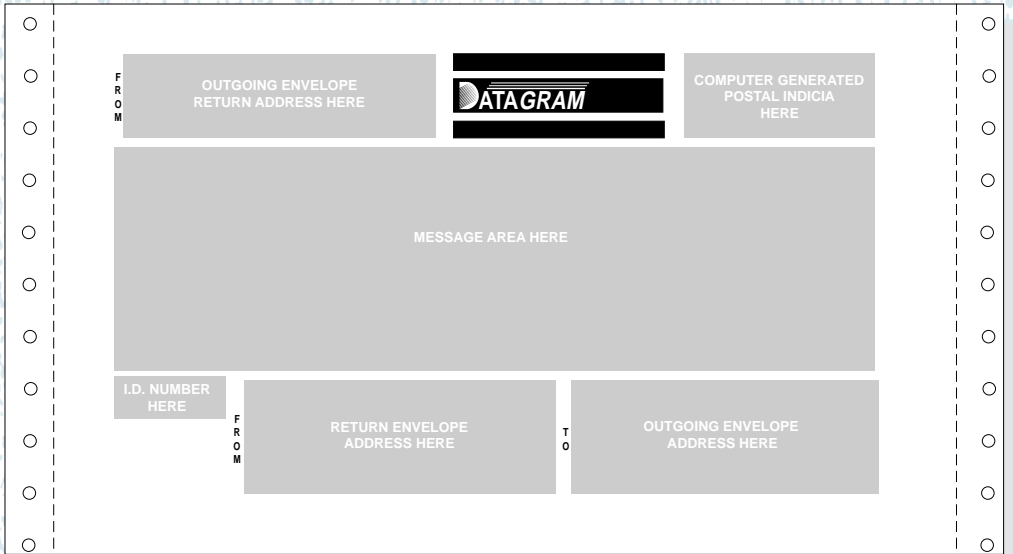

**DM-042** • 6-Part • 10" x 5 1/2" • High Priority Datagram, White • Two-Way • Zip-Style Construction • Reference HP2-606 • Red/Blue Inks

**DM-043** • 6-Part • 10" x 5 1/2" • High Priority Datagram, Canary • Two-Way • Zip-Style Construction • Reference HP2-607 • Red/Black Inks

**DM-031** • 4 Parts  
 • 9 1/2" x 5 1/2"  
 Wallace  
 Compatible  
 Mailer • Thumb-  
 Notch  
 Construction •  
 Reference  
 SCIM-01 •  
 Blue/Red Inks