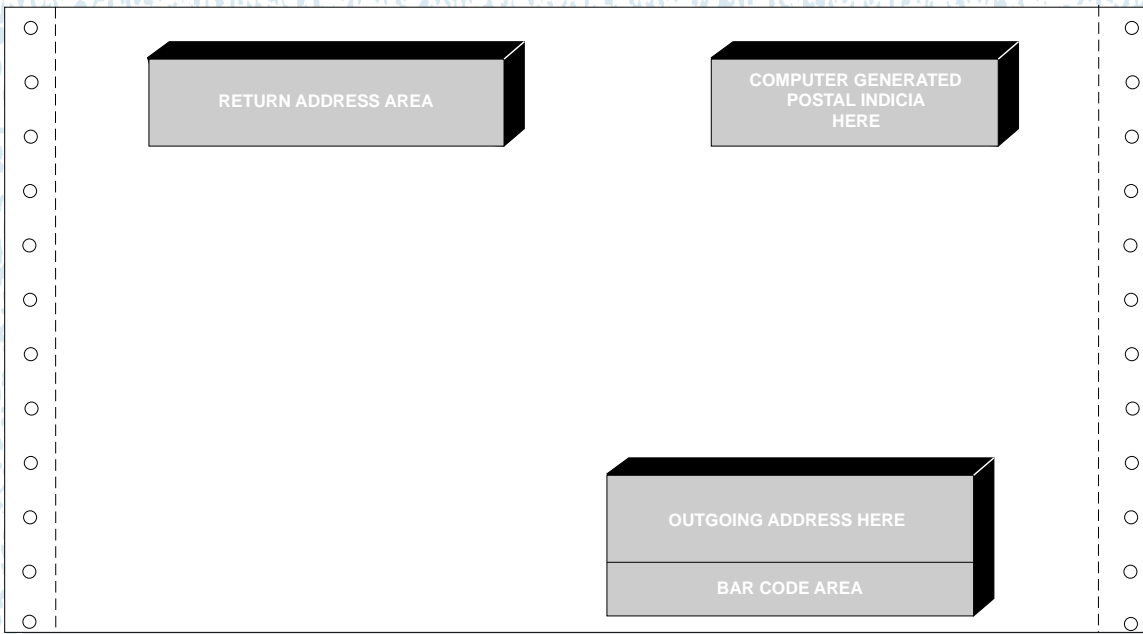

MULTI-PURPOSE

DP610 • 3-Part • 11" x 6" • 4 Face Image Mailer • Orange/Blue/Black/Red Inks
Special Feature: Outgoing envelope has 4 different high-impact graphics

DP610 Envelope Back

DP610 Envelope Face