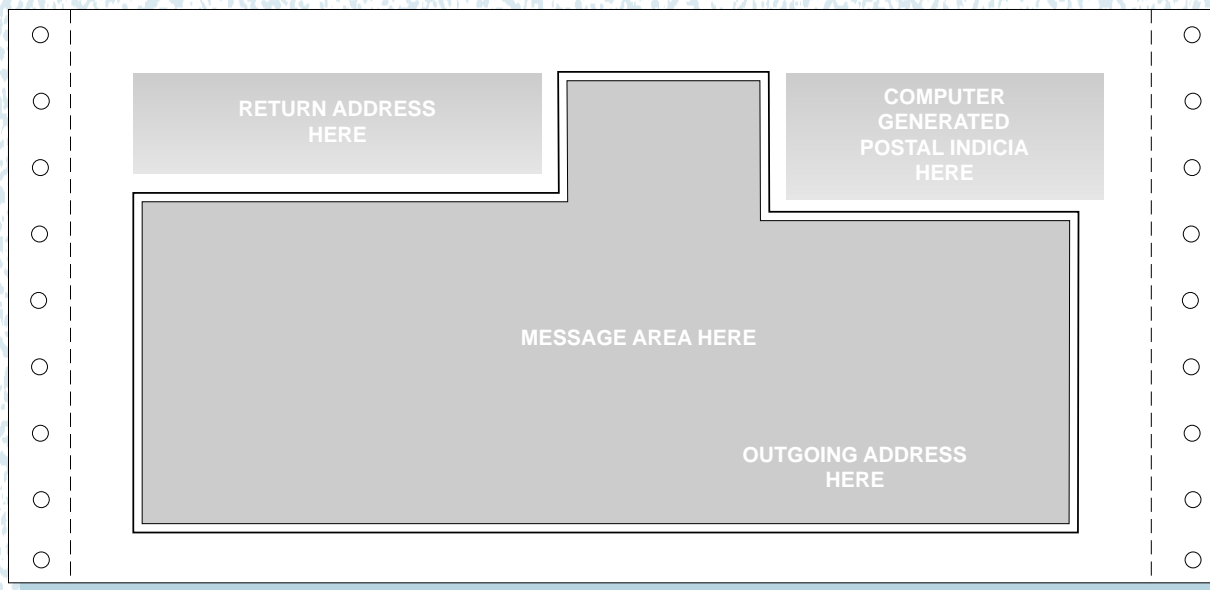

# MULTI-PURPOSE

**MP1-404** • 4-Part • 9 1/2" x 4 1/2" • One-Way Message • Thumb-Notch Construction • Blue Ink

**MP1-405** • 4-Part • 9 1/2" x 4 1/2" • One-Way Message • Thumb-Notch Construction • Features Graduated Screens • Blue Ink