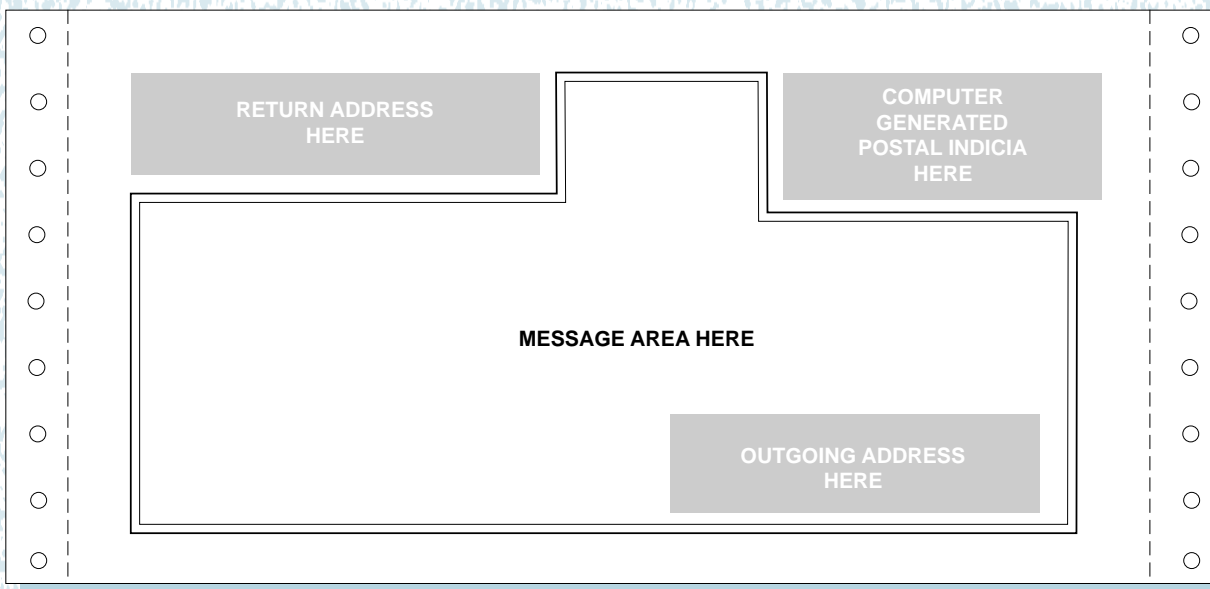

# MULTI-PURPOSE

**MP1-404** • 4-Part • 9 1/2" x 4 1/2" • One-Way Message • Thumb-Notch Construction • Blue Ink

**MP1-405** • 4-Part • 9 1/2" x 4 1/2" • One-Way Message • Thumb-Notch Construction • Features Graduated Screens • Blue Ink